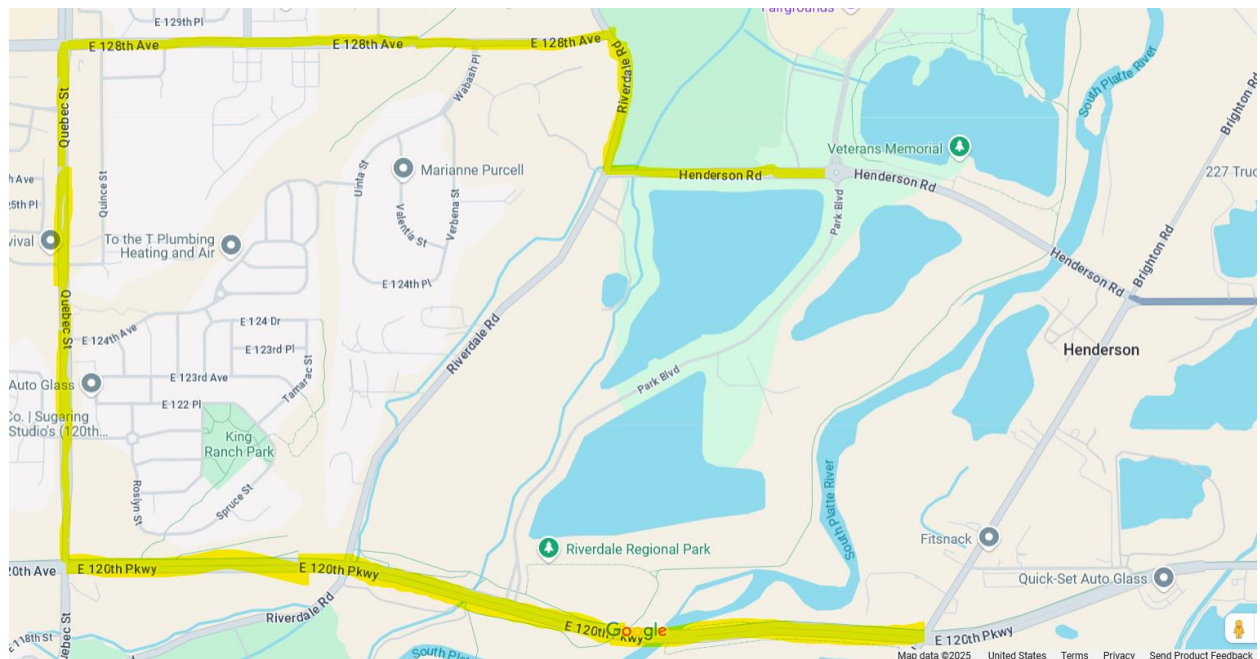

## Attention Exhibitors of the Terry-All Kennel Club Dog Show

Due to renovations at the Riverdale Regional Park and Fairground, the entrance to the fairground has temporarily changed. You can still get to the fairground from US 85 using Henderson Road and enter through the museum parking lot. There are signs directing you to enter through the museum parking lot. Once on the fairground, please follow all signs for parking and RVs.

When leaving the fairground, you will only be able to make a right on to Henderson Road. The suggested route to return to US 85 is to go right (at stop sign) on Riverdale Road; left (at the stop sign) on 128<sup>th</sup> Avenue; left on Quebec Street; left on 120<sup>th</sup> Parkway returning to US 85. (See map below)

Terry-All Kennel Club apologizes for any inconvenience; we do look forward to the improvements to the Fairgrounds and having you at our 2025 shows.

**NOTE:** Food Vendors change – instead of El Rincon del Sabor, TAKC show food vendor will be The Blue Trolley Bistro.